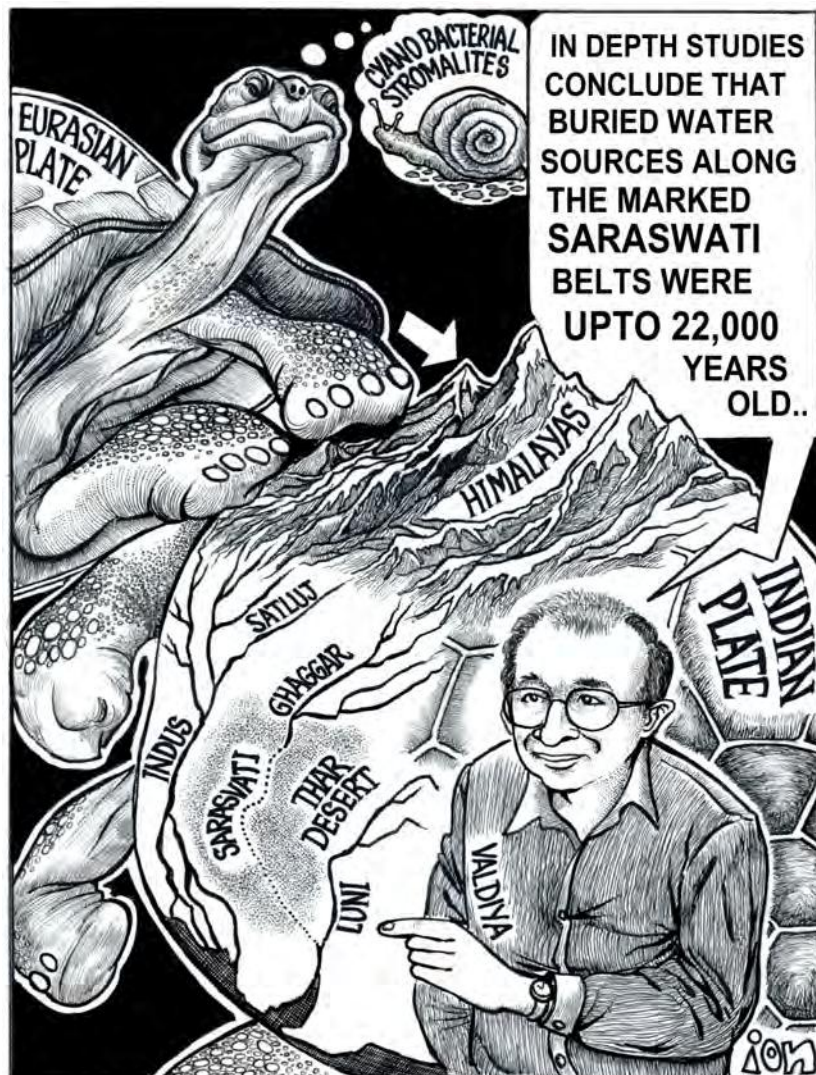

## Science Smiles\*

Ayan Guha

Prof. K. S. Valdiya, a distinguished scientist known for his significant contributions in the field of Himalayan Geology, headed a panel to map the paleochannel of the mythical river Saraswati.