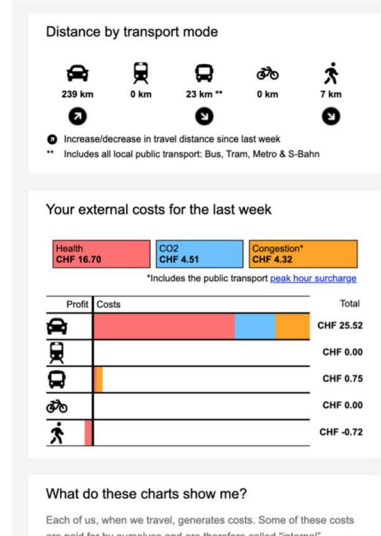

(b) Further sections

Fig. 2 Weekly report to participants in the pricing group

Open Access This article is licensed under a Creative Commons Attribution 4.0 International License, which permits use, sharing, adaptation, distribution and reproduction in any medium or format, as long as you give appropriate credit to the original author(s) and the source, provide a link to the Creative Commons licence, and indicate if changes were made. The images or other third party material in this article are included in the article's Creative Commons licence, unless indicated otherwise in a credit line to the material. If material is not included in the article's Creative Commons licence and your intended use is not permitted by statutory regulation or exceeds the permitted use, you will need to obtain permission directly from the copyright holder. To view a copy of this licence, visit <http://creativecommons.org/licenses/by/4.0/>.

Publisher's Note Springer Nature remains neutral with regard to jurisdictional claims in published maps and institutional affiliations.