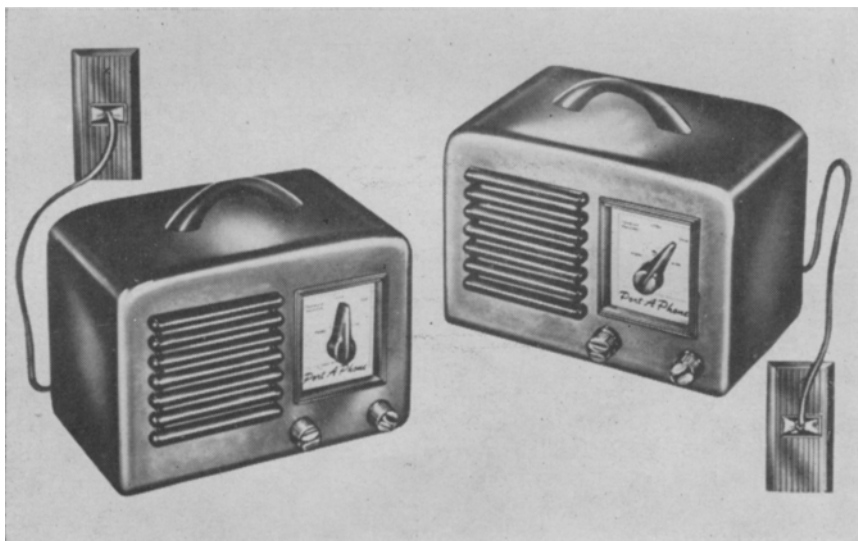

ment communication, inventory taking, etc. Frees phone switchboard for incoming calls. Allows instant 2-way communication between 2, 3 or more persons in separate departments or buildings. Has super-sensitive sound pick-up. Voices, to several hundred feet away are picked up and transmitted up to 2½ miles within same power-line transformer circuit. Port-A-Phone has an exclusive silencer which eliminates line noise when standing by. It is of durable plastic with a mottled mahogany finish. Overall size, 8¼"W x 5⅝"D x 6"H. A complete 2-station system, ready to use, is priced at \$66.90 and additional stations are \$33.45. General Industrial Co., 5738 N. Elston Ave., Chicago, Ill., will be pleased to furnish literature and additional information.