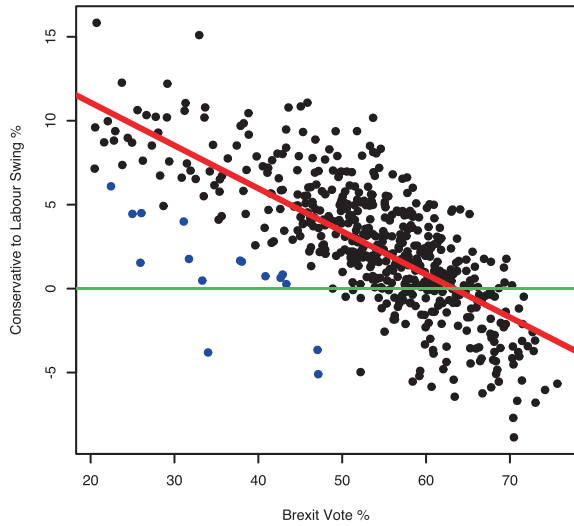

Correction to: Introduction: British Politics in Turbulent Times

Correction to:

**Chapter 1 in: J. Wheatley, *The Changing Shape of Politics*,
https://doi.org/10.1007/978-3-030-03940-0_1**

The original version of this chapter was revised: Figure 1.5 has been updated.

The updated version of this chapter can be found at
https://doi.org/10.1007/978-3-030-03940-0_1

© The Author(s) 2019
J. Wheatley, *The Changing Shape of Politics*,
https://doi.org/10.1007/978-3-030-03940-0_7

Fig. 1.5 Vote swings and Brexit