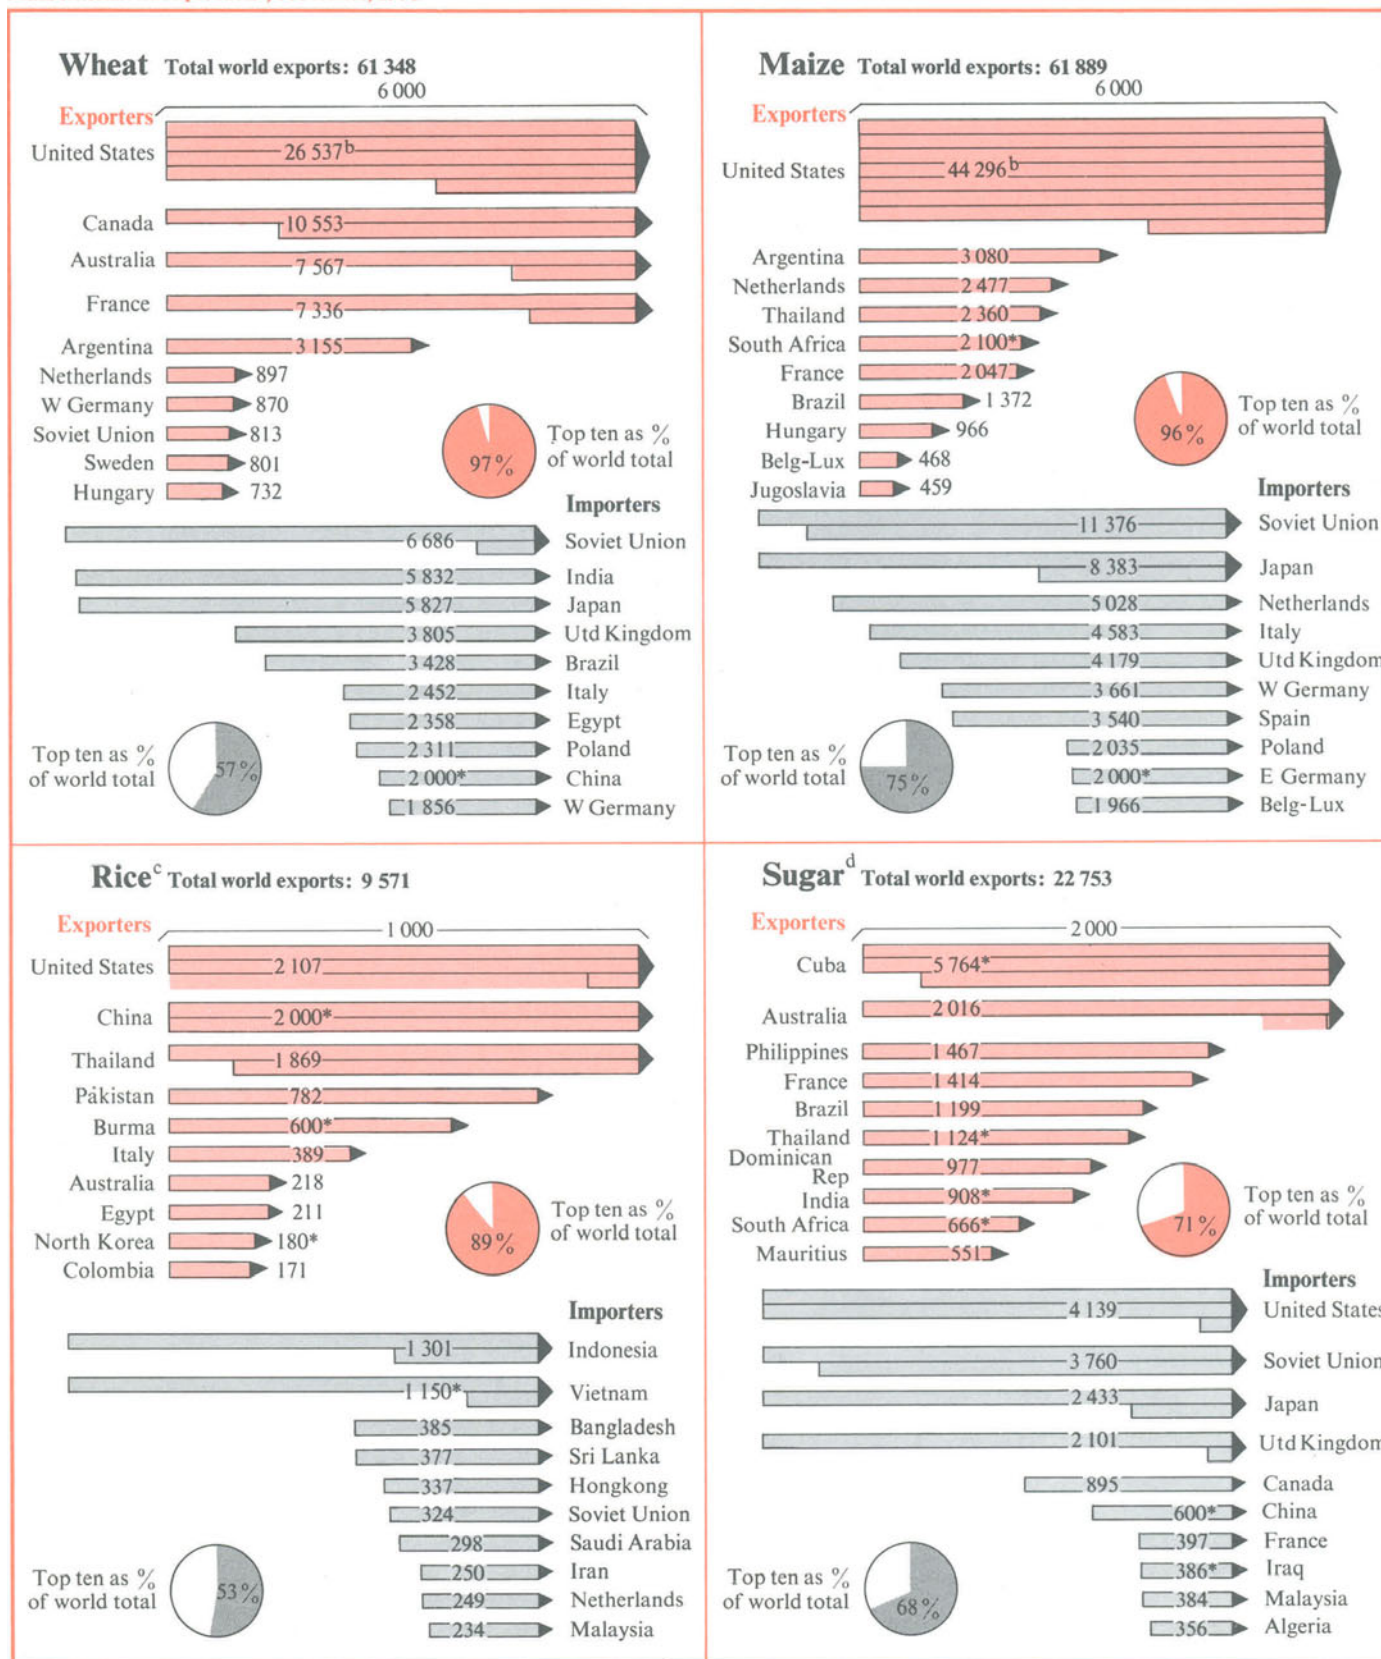

World agriculture

Main external trade products^a, 000 tonnes, 1976

^aShowing top ten exporters and top ten importers for each product ^bIncluding economic aid flows ^cMilled rice (equal to 65% of quantity of paddy rice) ^dRaw value