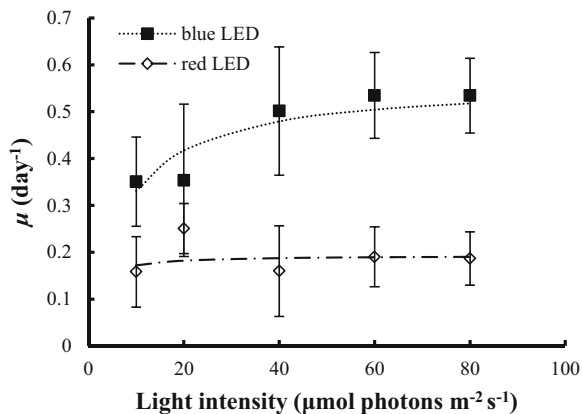

Erratum to: Contrasting effects of blue and red LED irradiations on the growth of *Sargassum horneri* during the germling and immature stages

Osamu Miki¹ · Chikako Okumura¹ · Mawardi Marzuki¹ · Yusuke Tujimura¹ · Takahito Fujii¹ · Chika Kosugi² · Toshiaki Kato²

Published online: 4 February 2017
© Springer Science+Business Media Dordrecht 2017

Erratum to: J Appl Phycol(2016)
DOI 10.1007/s10811-016-1026-x

The original version of this article unfortunately contained a mistake. Figure 7 was incorrect. The correct Figure is given below:

The online version of the original article can be found at <http://dx.doi.org/10.1007/s10811-016-1026-x>.

✉ Osamu Miki
mikiosamu@se.kanazawa-u.ac.jp

¹ Institute of Science and Engineering, Kanazawa University, Kakuma-machi, Kanazawa, Ishikawa Prefecture 920-1192, Japan

² R & D Laboratories, Nippon Steel and Sumitomo Metal Corporation, 20-1, Shintomi, Futtsu, Chiba Prefecture 293-8511, Japan