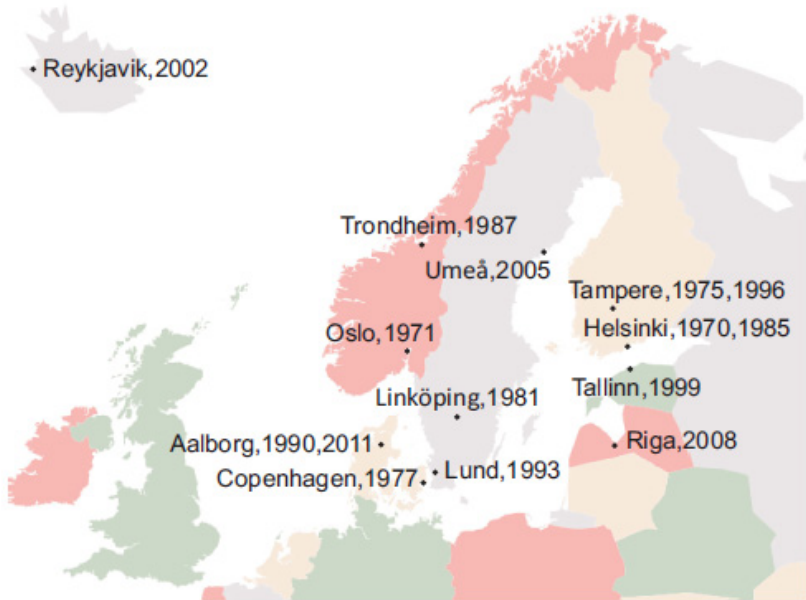

Regional IFMBE Conferences

Nordic-Baltic Conference

1970, January	1st Nordic Meeting on BME	Helsinki, Finland
1971, June	2nd Nordic Meeting on BME	Oslo, Norway
1975, January	3rd Nordic Meeting on MBE	Tampere, Finland
1977, June	4th Nordic Meeting on MBE	Copenhagen, Denmark
1981, June	5th Nordic Meeting on MBE	Linköping, Sweden
1985, June	6th Nordic Meeting on MBE	Helsinki, Finland
1987, June	7th Nordic Meeting on MBE	Trondheim, Norway
1990, June	8th Nordic Meeting on MBE	Aalborg, Denmark
1993, June	9th Nordic Meeting on MBE	Lund, Sweden
1996, June	10th Nordic Baltic Conf. on BME	Tampere, Finland
1999, June	11th Nordic Baltic Conf. on BME	Tallinn, Estonia
2002, June	12th Nordic Baltic Conf. on BME	Reykjavik, Iceland
2005, June	13th Nordic Baltic Conf. on BME	Umeå, Sweden
2008, June	14th Nordic Baltic Conf. on BME	Riga, Latvia
2011, June	15th Nordic Baltic Conf. on BME	Aalborg, Denmark